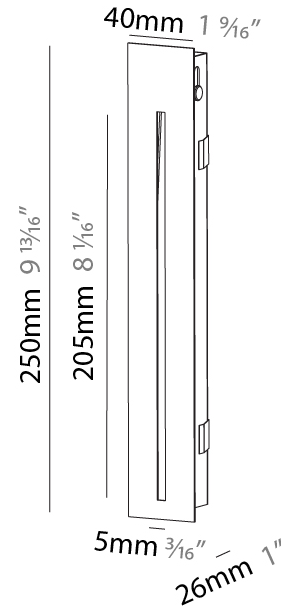

GENERAL

Series: Delight
Subseries: Delight String
Brand: Prolicht
Division: Architectural
Mounting Type: Recessed
Mounting Location: Wall
Subcategory: Step Light

PHYSICAL

Shape: Rectangle
Width (mm): 40
Width (in): 1 9/16
Height (mm): 250
Depth (mm): 26
Height (in): 9 13/16
Depth (in): 1
Ceiling Thickness (mm): 10 / 12 / 15
Ceiling Thickness (in): 3/8 or 1/2 or 9/16
Min. Recessing Depth (mm): 30
Min. Recessing Depth (in): 1 3/16
Light Distribution: Asymmetric
Weight (kg): .83
Weight (lbs): 1.8
Fixture Finish: SSR / BKV / CWI / CRY / HAB / LAG / UFT / ITA / RUA / RUR / MIC / FTG / MYG / TWT / LOD / PUS / FRO / FUP / KIA / POP / BLS / SPG / MEY / GOH / GUM / CHC / COM / ABZ / JAG / OBR / MOS / ROR
Fixture Material: Aluminum
Cut-out Measurements: 240mm / 9 7/16" x 34mm / 1 5/16"

ELECTRICAL

Lamp Type: LED (Zhaga Standard)
Input Wattage (W): 2.2
Total Output Wattage (W): 2
Dimming: Non-Dimming / Phase Dimming (120Vac only) / 0-10V Dimming
Driver Included: No
Driver Location: Remote
Driver Type: Constant Current - 120 / 277Vac
Driver Class: Class 2
Input Voltage (V): 120 - 277
Constant Current (MA): 700

LED

Number of LEDs: 1
Color Temperature (°K): 2700 / 3000 / 3500 / 4000
Max. Delivered Lumen (lm): 30
CRI: >90 CRI
Lamp Life (hrs): 50000

OPTICAL

RATINGS AND CERTIFICATIONS

Certified By: Certified for North American Standards
IP rating: IP20

PROJECT
TYPE
SPECIFIER
QUANTITY
DATE